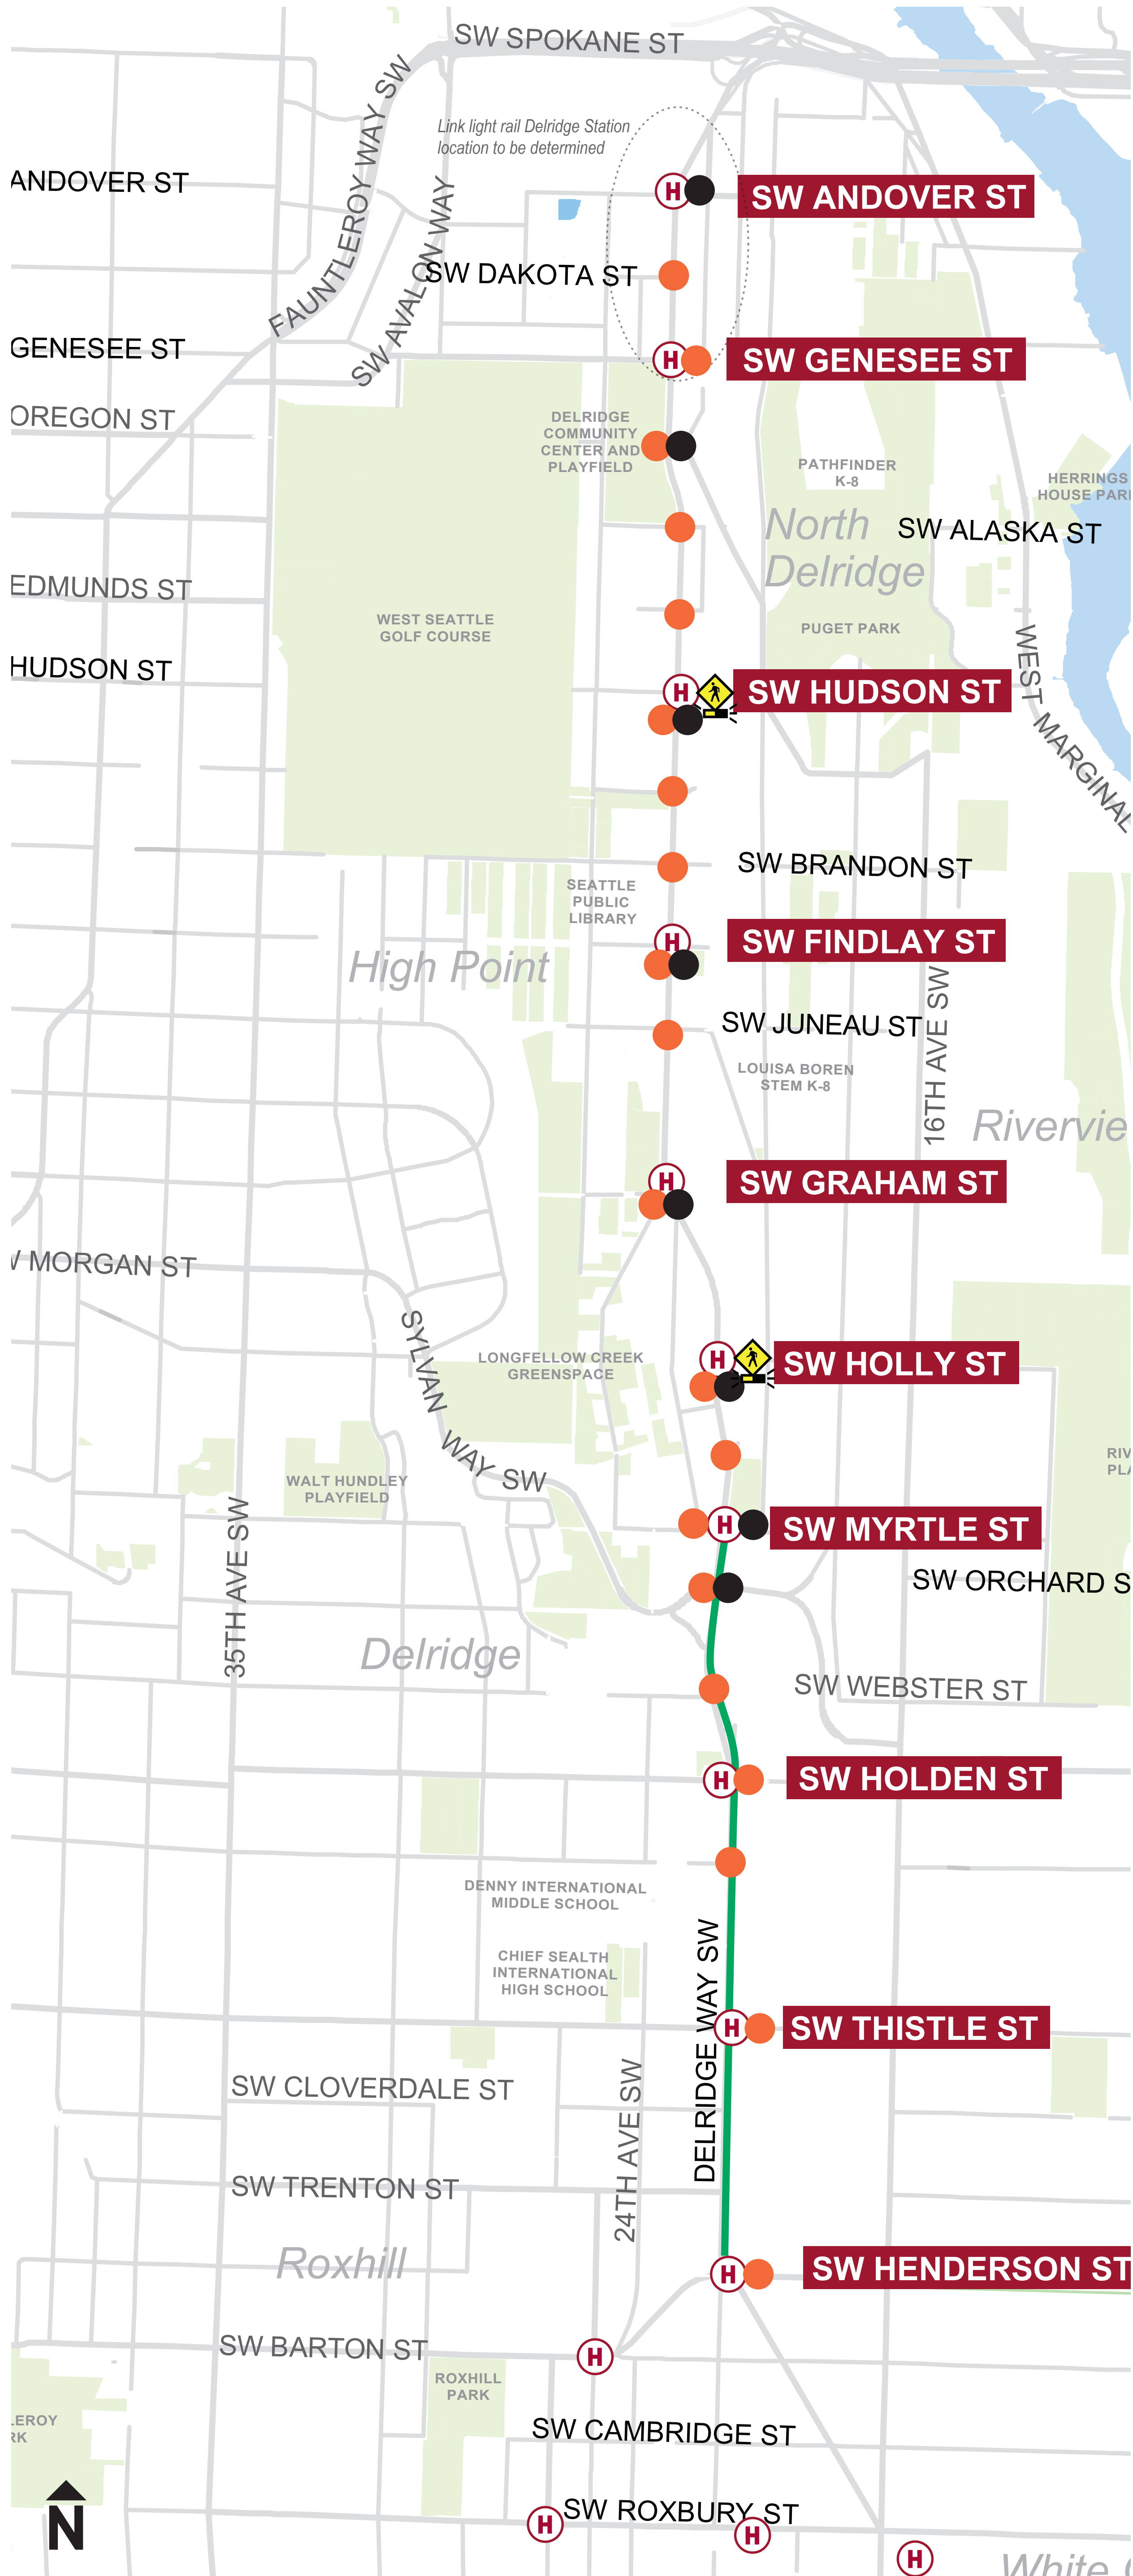

# Delridge Line

Final Design Update

## Pedestrian Details

### Delridge Way SW: Final Design

#### Pedestrian key

-  New marked crosswalk
-  New accessible curb ramps
-  New flashing crossing beacon
-  New pedestrian lighting
-  New RapidRide station

Lead Pedestrian Intervals at signalized intersections throughout the corridor to give people walking a head start